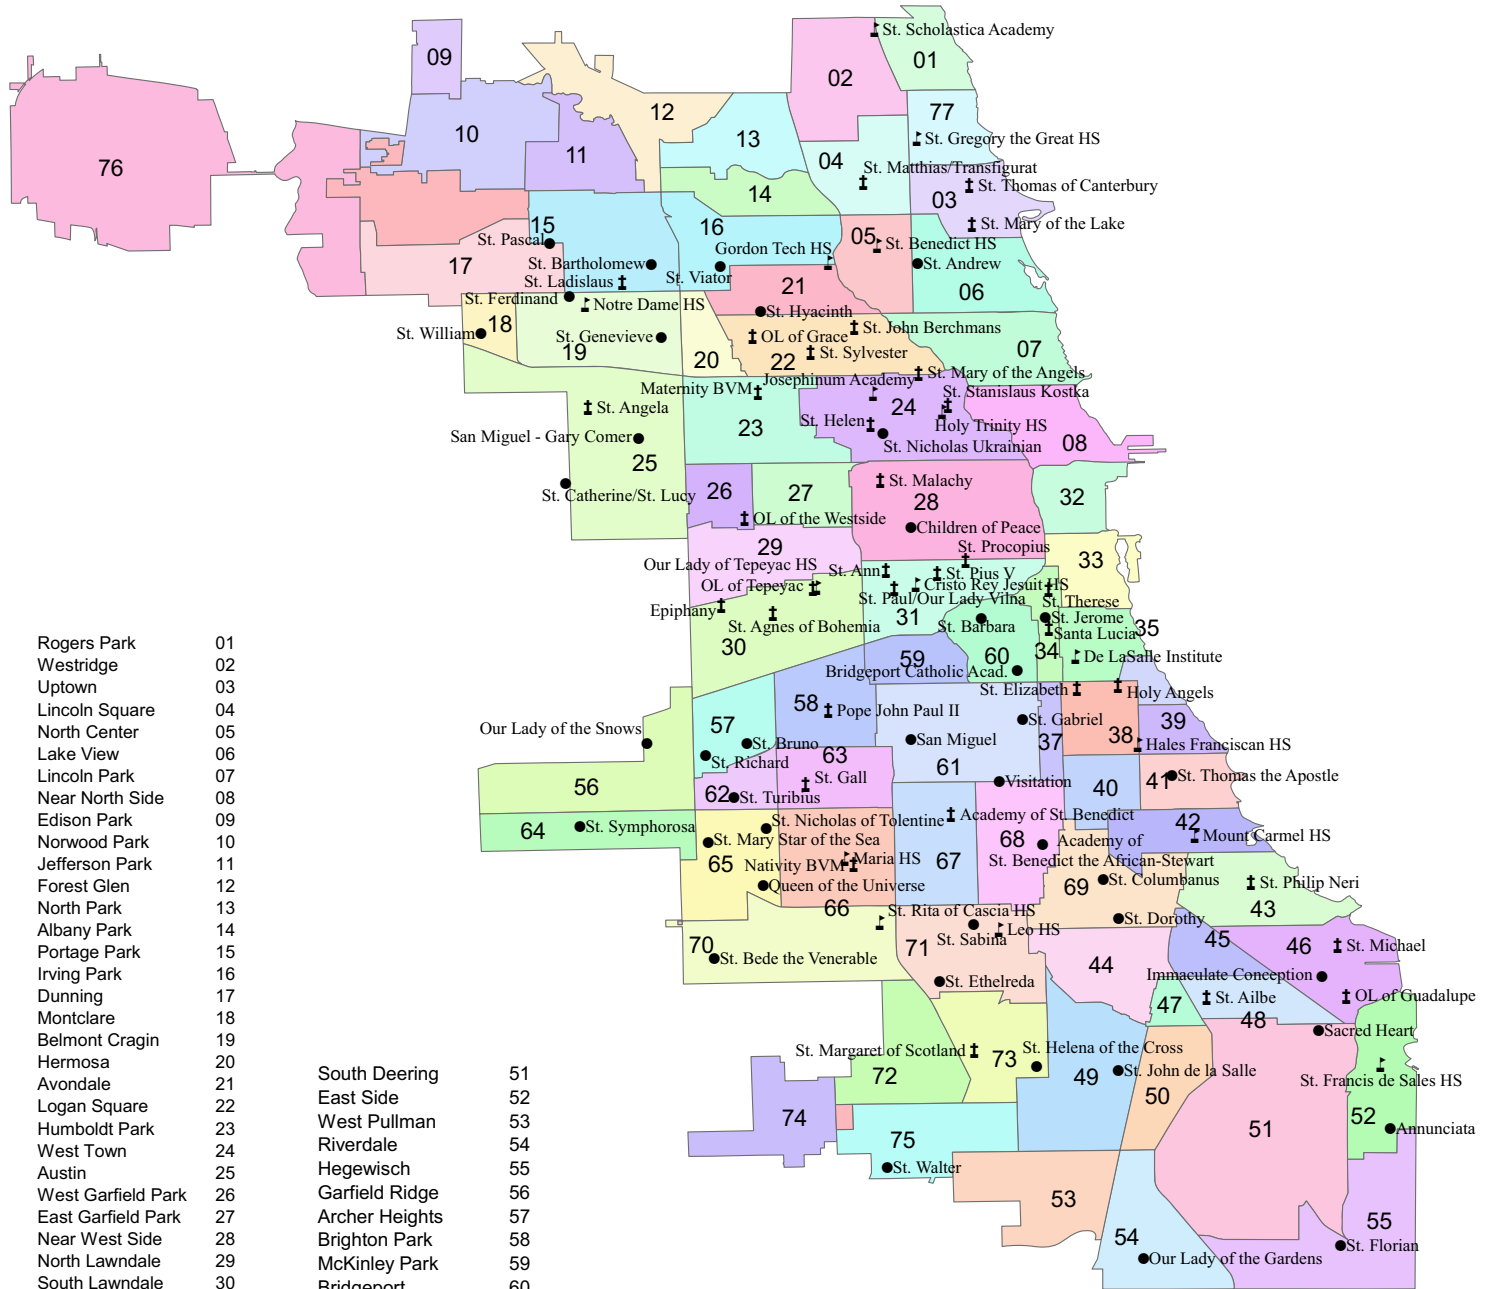

# Big Shoulders Fund Supported Schools 2006-2007

Rogers Park	01
Westridge	02
Uptown	03
Lincoln Square	04
North Center	05
Lake View	06
Lincoln Park	07
Near North Side	08
Edison Park	09
Norwood Park	10
Jefferson Park	11
Forest Glen	12
North Park	13
Albany Park	14
Portage Park	15
Irving Park	16
Dunning	17
Montclare	18
Belmont Cragin	19
Hermosa	20
Avondale	21
Logan Square	22
Humboldt Park	23
West Town	24
Austin	25
West Garfield Park	26
East Garfield Park	27
Near West Side	28
North Lawndale	29
South Lawndale	30
Lower West Side	31
Loop	32
Near South Side	33
Armour Square	34
Douglas	35
Oakland	36
Fuller Park	37
Grand Boulevard	38
Kenwood	39
Washington Park	40
Hyde Park	41
Woodlawn	42
South Shore	43
Chatham	44
Avalon Park	45
South Chicago	46
Burnside	47
Calumet Heights	48
Roseland	49
Pullman	50

South Deering	51
East Side	52
West Pullman	53
Riverdale	54
Hegewisch	55
Garfield Ridge	56
Archer Heights	57
Brighton Park	58
McKinley Park	59
Bridgeport	60
New City	61
West Elsdon	62
Gage Park	63
Clearing	64
West Lawn	65
Chicago Lawn	66
West Englewood	67
Englewood	68
Greater Grand Crossin	69
Ashburn	70
Auburn Gresham	71
Beverly	72
Washington Heights	73
Mt. Greenwood	74
Morgan Park	75
O'Hare	76
Edgewater	77

- BSF Schools
- ⊥ BSF Patron Schools
- ⊥ BSF High Schools