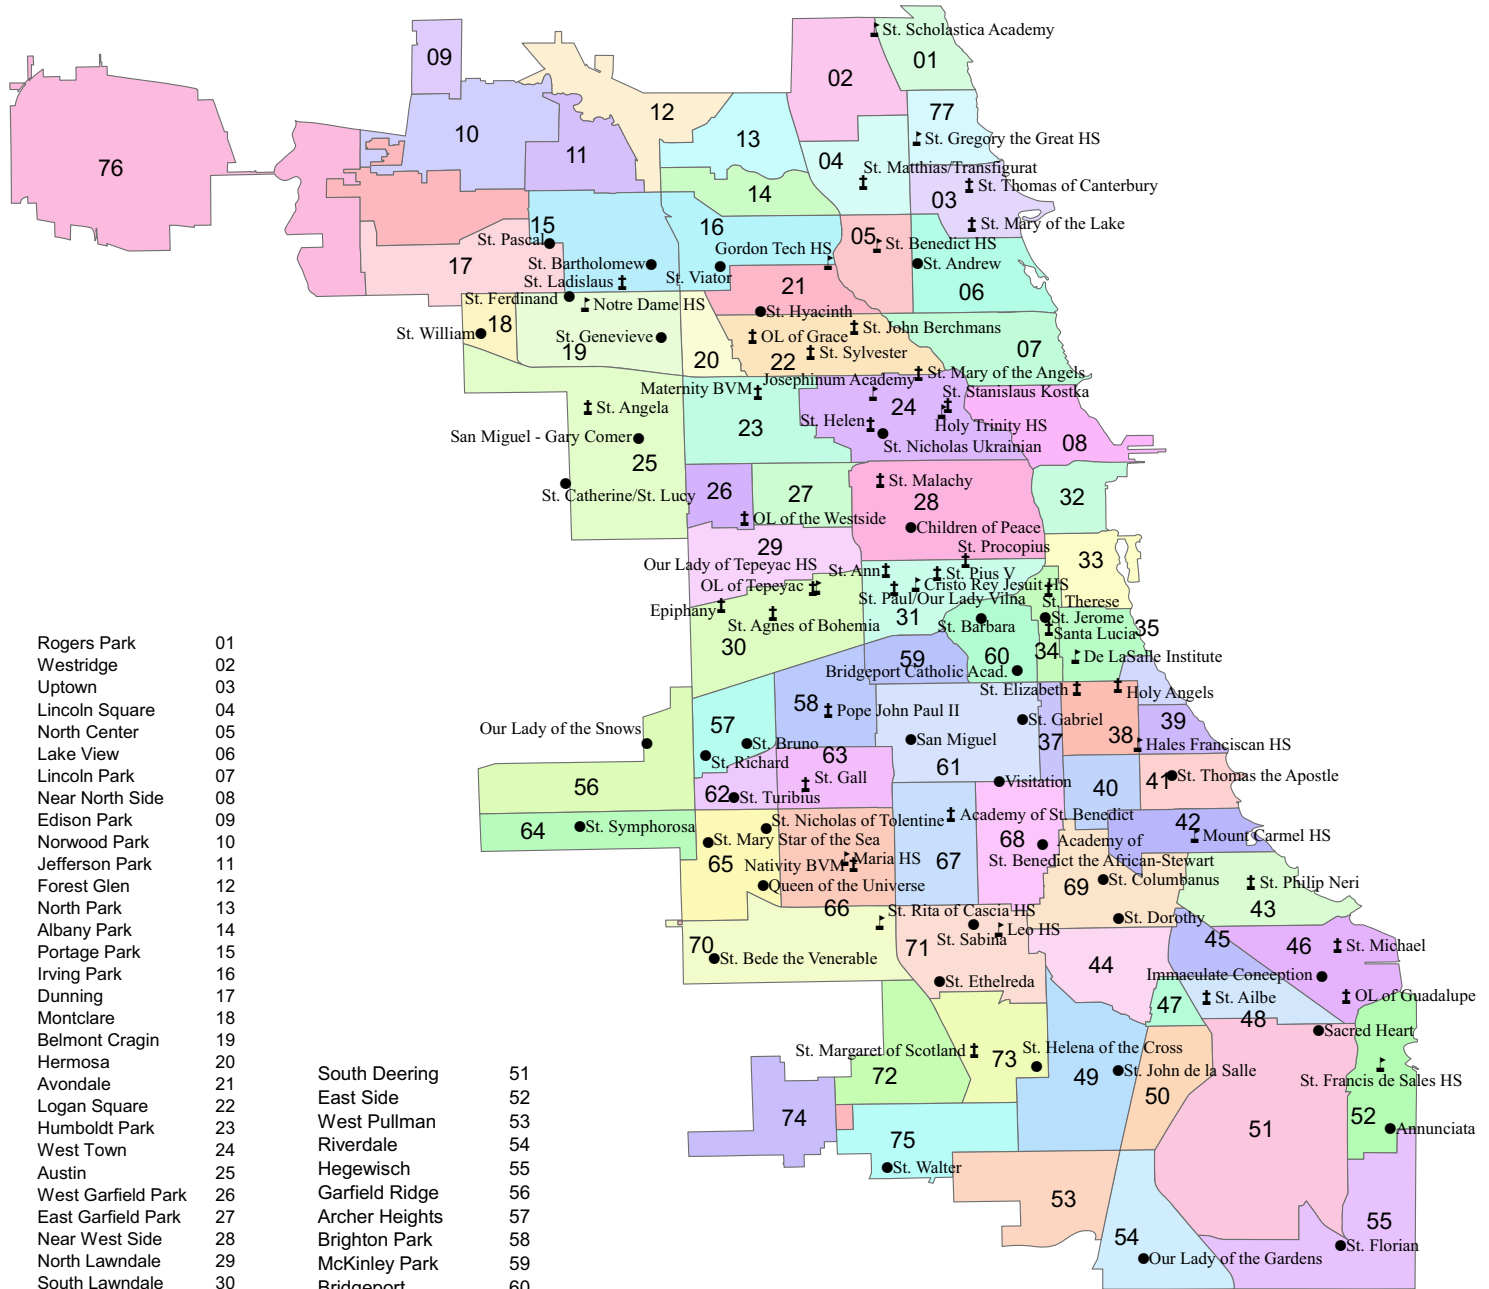

Big Shoulders Fund Supported Schools 2006-2007

- Rogers Park 01
- Westridge 02
- Uptown 03
- Lincoln Square 04
- North Center 05
- Lake View 06
- Lincoln Park 07
- Near North Side 08
- Edison Park 09
- Norwood Park 10
- Jefferson Park 11
- Forest Glen 12
- North Park 13
- Albany Park 14
- Portage Park 15
- Irving Park 16
- Dunning 17
- Montclare 18
- Belmont Cragin 19
- Hermosa 20
- Avondale 21
- Logan Square 22
- Humboldt Park 23
- West Town 24
- Austin 25
- West Garfield Park 26
- East Garfield Park 27
- Near West Side 28
- North Lawndale 29
- South Lawndale 30
- Lower West Side 31
- Loop 32
- Near South Side 33
- Armour Square 34
- Douglas 35
- Oakland 36
- Fuller Park 37
- Grand Boulevard 38
- Kenwood 39
- Washington Park 40
- Hyde Park 41
- Woodlawn 42
- South Shore 43
- Chatham 44
- Avalon Park 45
- South Chicago 46
- Burnside 47
- Calumet Heights 48
- Roseland 49
- Pullman 50

- South Deering 51
- East Side 52
- West Pullman 53
- Riverdale 54
- Hegewisch 55
- Garfield Ridge 56
- Archer Heights 57
- Brighton Park 58
- McKinley Park 59
- Bridgeport 60
- New City 61
- West Elsdon 62
- Gage Park 63
- Clearing 64
- West Lawn 65
- Chicago Lawn 66
- West Englewood 67
- Englewood 68
- Greater Grand Crossin 69
- Ashburn 70
- Auburn Gresham 71
- Beverly 72
- Washington Heights 73
- Mt. Greenwood 74
- Morgan Park 75
- O'Hare 76
- Edgewater 77

- BSF Schools
- ‡ BSF Patron Schools
- ‡ BSF High Schools